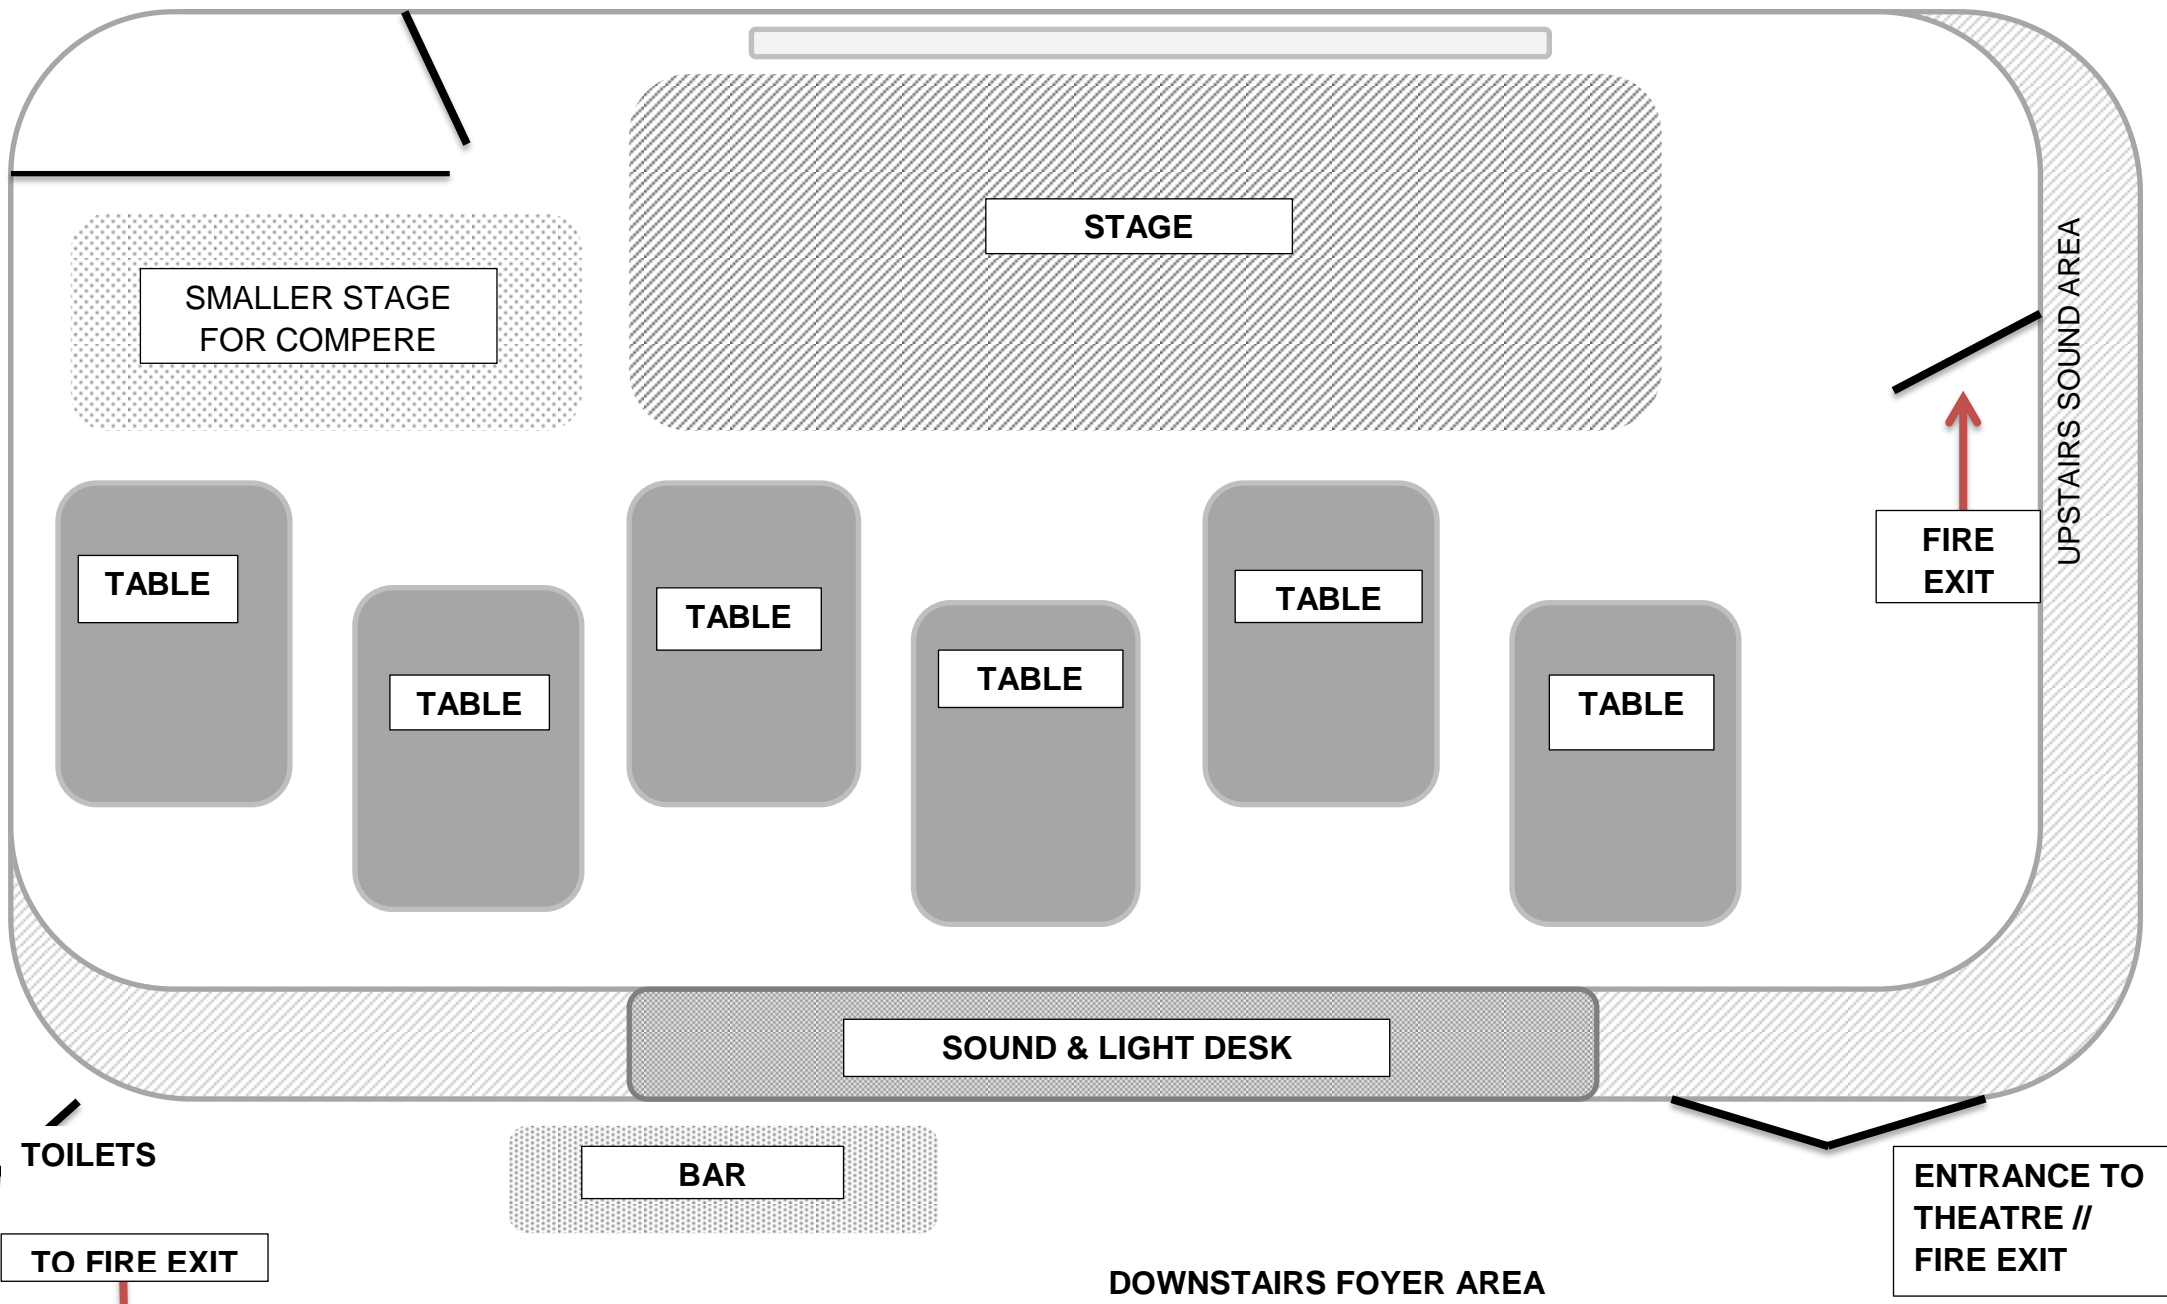

Perth College Music Awards 2013 // Room Specifications for 50 – 60 Guests Maximum // With Stage Area's // External Bar in Downstairs Foyer

SMALLER STAGE  
FOR COMPERE

STAGE

TABLE

TABLE

TABLE

TABLE

TABLE

TABLE

FIRE  
EXIT

UPSTAIRS SOUND AREA

TOILETS

TO FIRE EXIT

BAR

SOUND & LIGHT DESK

DOWNSTAIRS FOYER AREA

STAIRS FROM TOP LEVEL FOYER

ENTRANCE TO  
THEATRE //  
FIRE EXIT